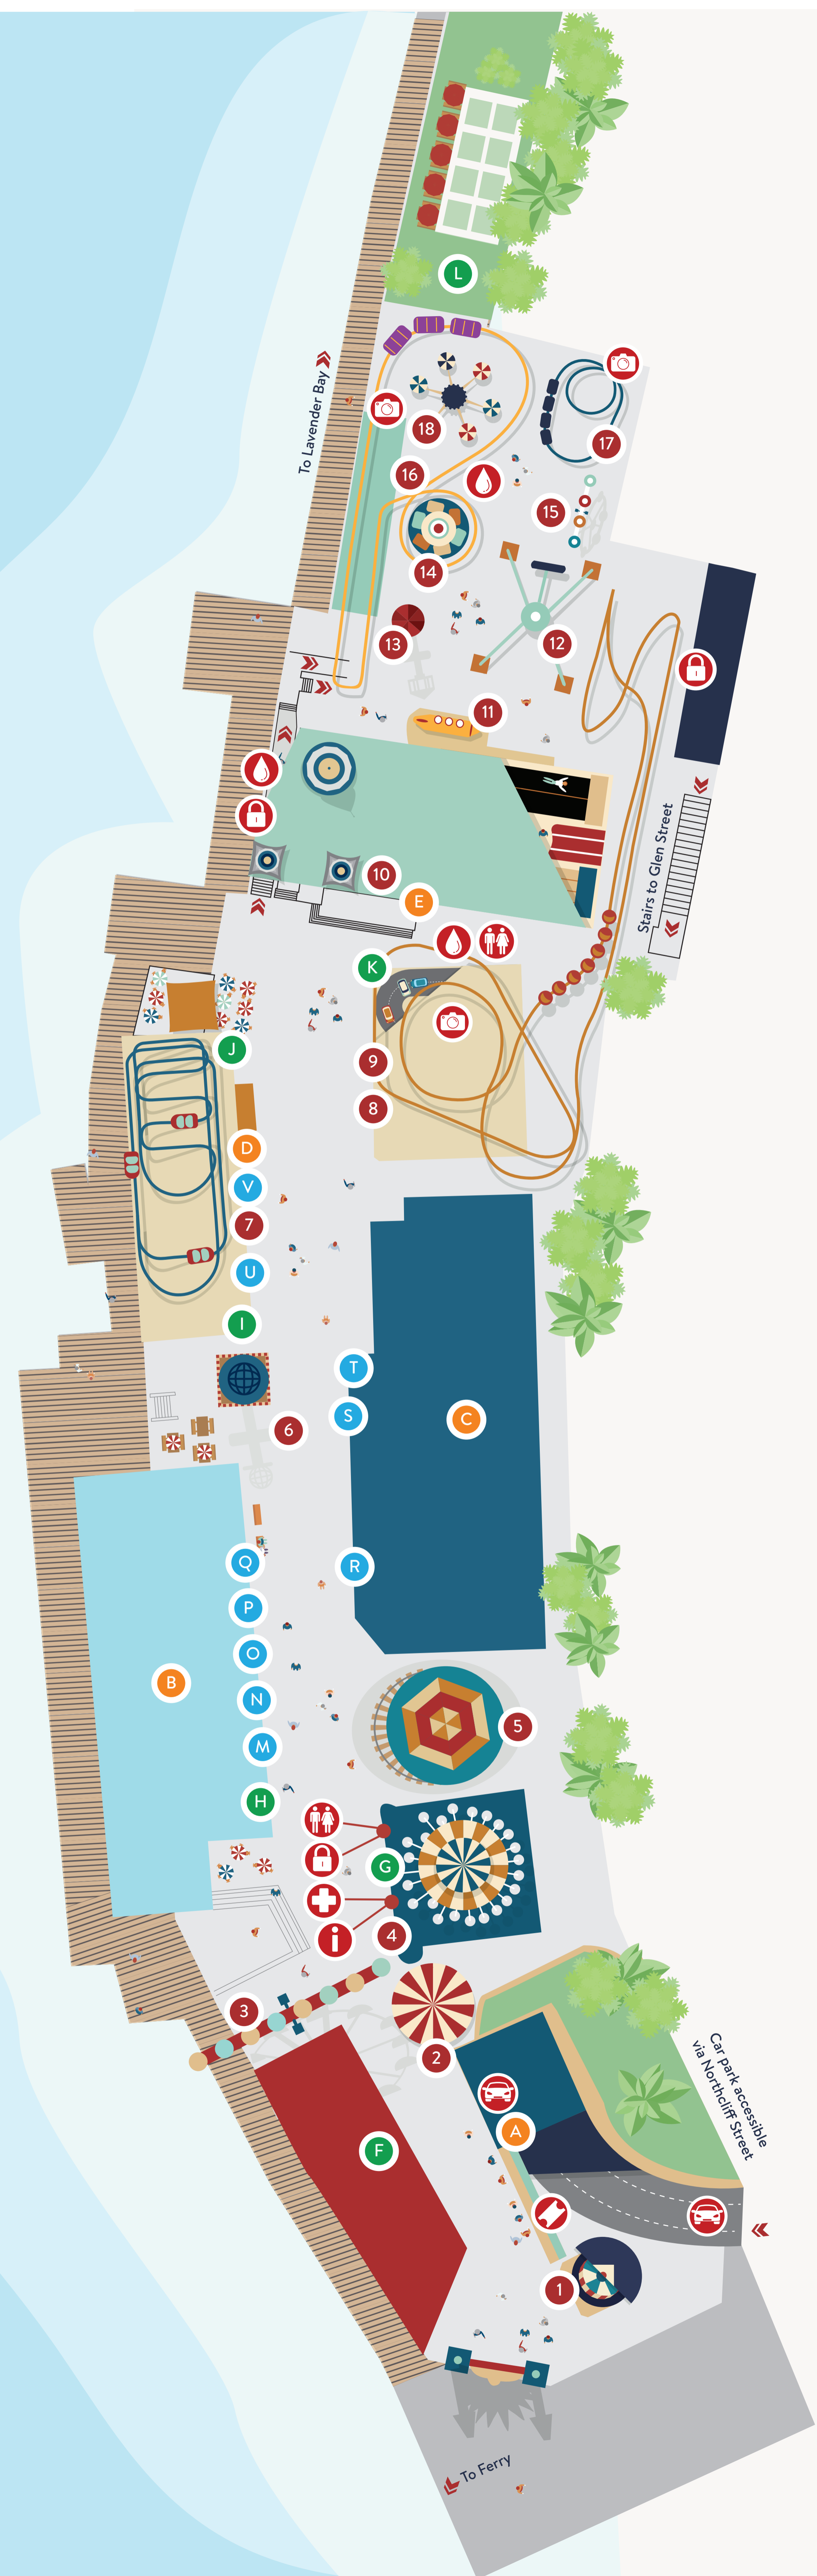

FOOD & DRINKS

F Luna Lounge

G Helter Skelter

H Fairy Floss

I Ice Creamery

J Hungry Horse

K Chill Zone

L Lavender Green - Picnic Area

RIDES

1 Rotor					
2 Carousel					
3 Ferris Wheel					
4 Volare					
5 Tango Train					
6 Hair Raiser	CURRENTLY CLOSED				
7 Wild Mouse					
8 Big Dipper					
9 Dodgem City					
10 Coney Island					
11 Silly Sub					
12 Sledgehammer					
13 Loopy Lighthouse					
14 Freaky Frogs					
15 Bug					
16 Boomerang					
17 Little Nipper					
18 Cloud Nine					

SIDESHOW GAMES

- M** Clowns
- N** Goblet Toss
- O** Crazy Crooners
- P** Pyramid Smash
- Q** Hook-a-duck
- R** Lobster Pot
- S** Balloon Pop
- T** Rebound
- U** Hi-Striker
- V** Basketball

- Red Riders (85cm-106cm) can ride with an accompanying adult (18+)
- Green Riders (106cm-132cm) can ride with an accompanying adult (18+)
- 85cm - 106cm
- 106cm - 132cm
- Over 132cm

- Toilets and Baby Change Facilities
- Ticket Box
- First Aid
- Guest Relations
- Lockers
- Water Refill Station
- Car Park Entry
- Ride Photo