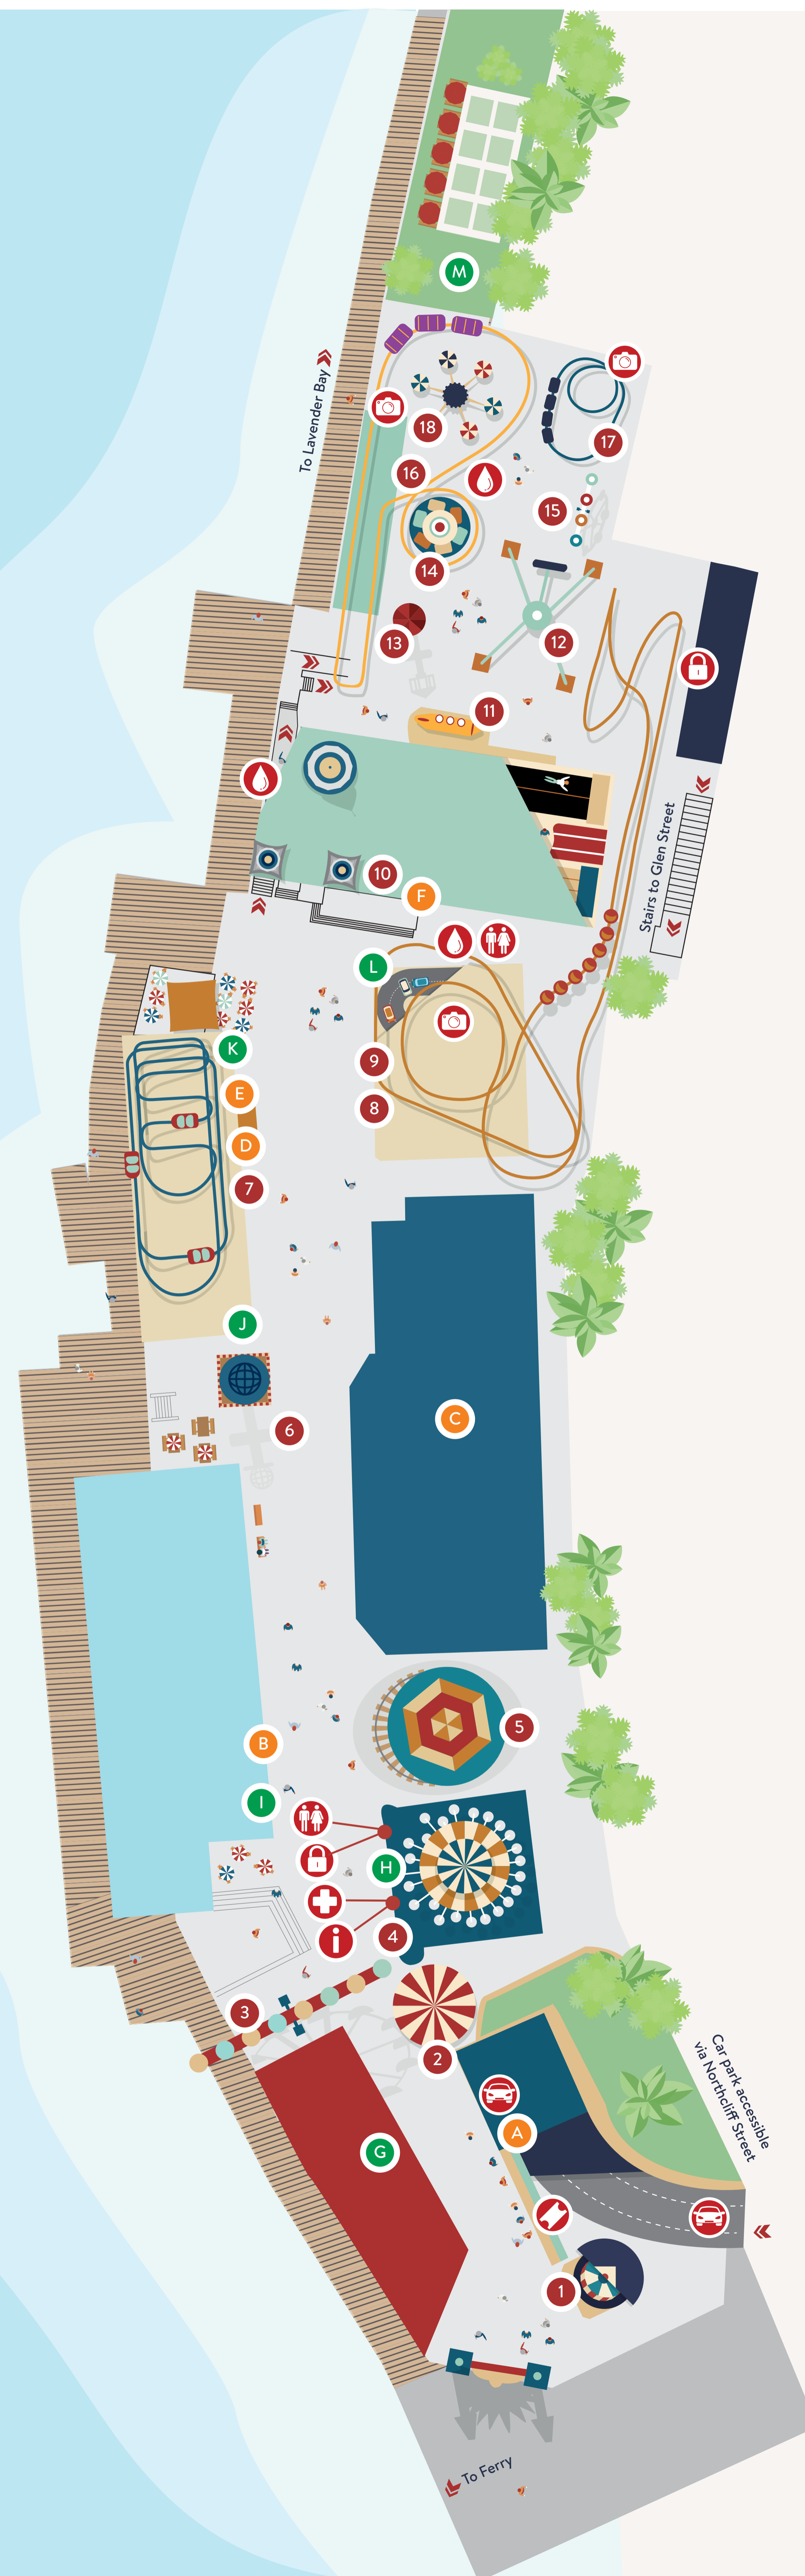

SHOPPING & FUN

- A Luna Park Shop
- B Membership Desk
- C Sideshow Alley
- D Big Top
- E Wild Mouse Shop
- F Photo Shop
- G Showbag Stand

FOOD & DRINKS

- G Luna Lounge
- H Helter Skelter
- I Fairy Floss
- J Gelato Bar
- K Hungry Horse
- L Chill Zone
- M Lavender Green - Picnic Area

RIDES

- | | | | | | | |
|----|------------------|-------------------------|--|--|--|--|
| 1 | Rotor | | | | | |
| 2 | Carousel | | | | | |
| 3 | Ferris Wheel | | | | | |
| 4 | Volare | | | | | |
| 5 | Tango Train | | | | | |
| 6 | Hair Raiser | | | | | |
| 7 | Wild Mouse | CURRENTLY CLOSED | | | | |
| 8 | Big Dipper | | | | | |
| 9 | Dodgem City | | | | | |
| 10 | Coney Island | | | | | |
| 11 | Silly Sub | | | | | |
| 12 | Sledgehammer | | | | | |
| 13 | Loopy Lighthouse | | | | | |
| 14 | Freaky Frogs | | | | | |
| 15 | Bug | | | | | |
| 16 | Boomerang | | | | | |
| 17 | Little Nipper | | | | | |
| 18 | Cloud Nine | | | | | |

- Red Riders (85cm-106cm) can ride with an accompanying adult (18+)
- Green Riders (106cm-132cm) can ride with an accompanying adult (18+)
- 85cm - 106cm
- 106cm - 132cm
- Over 132cm
- Toilets and Baby Change Facilities
- Ticket Box
- First Aid
- Guest Relations
- Lockers
- Water Refill Station
- Car Park Entry
- Ride Photo