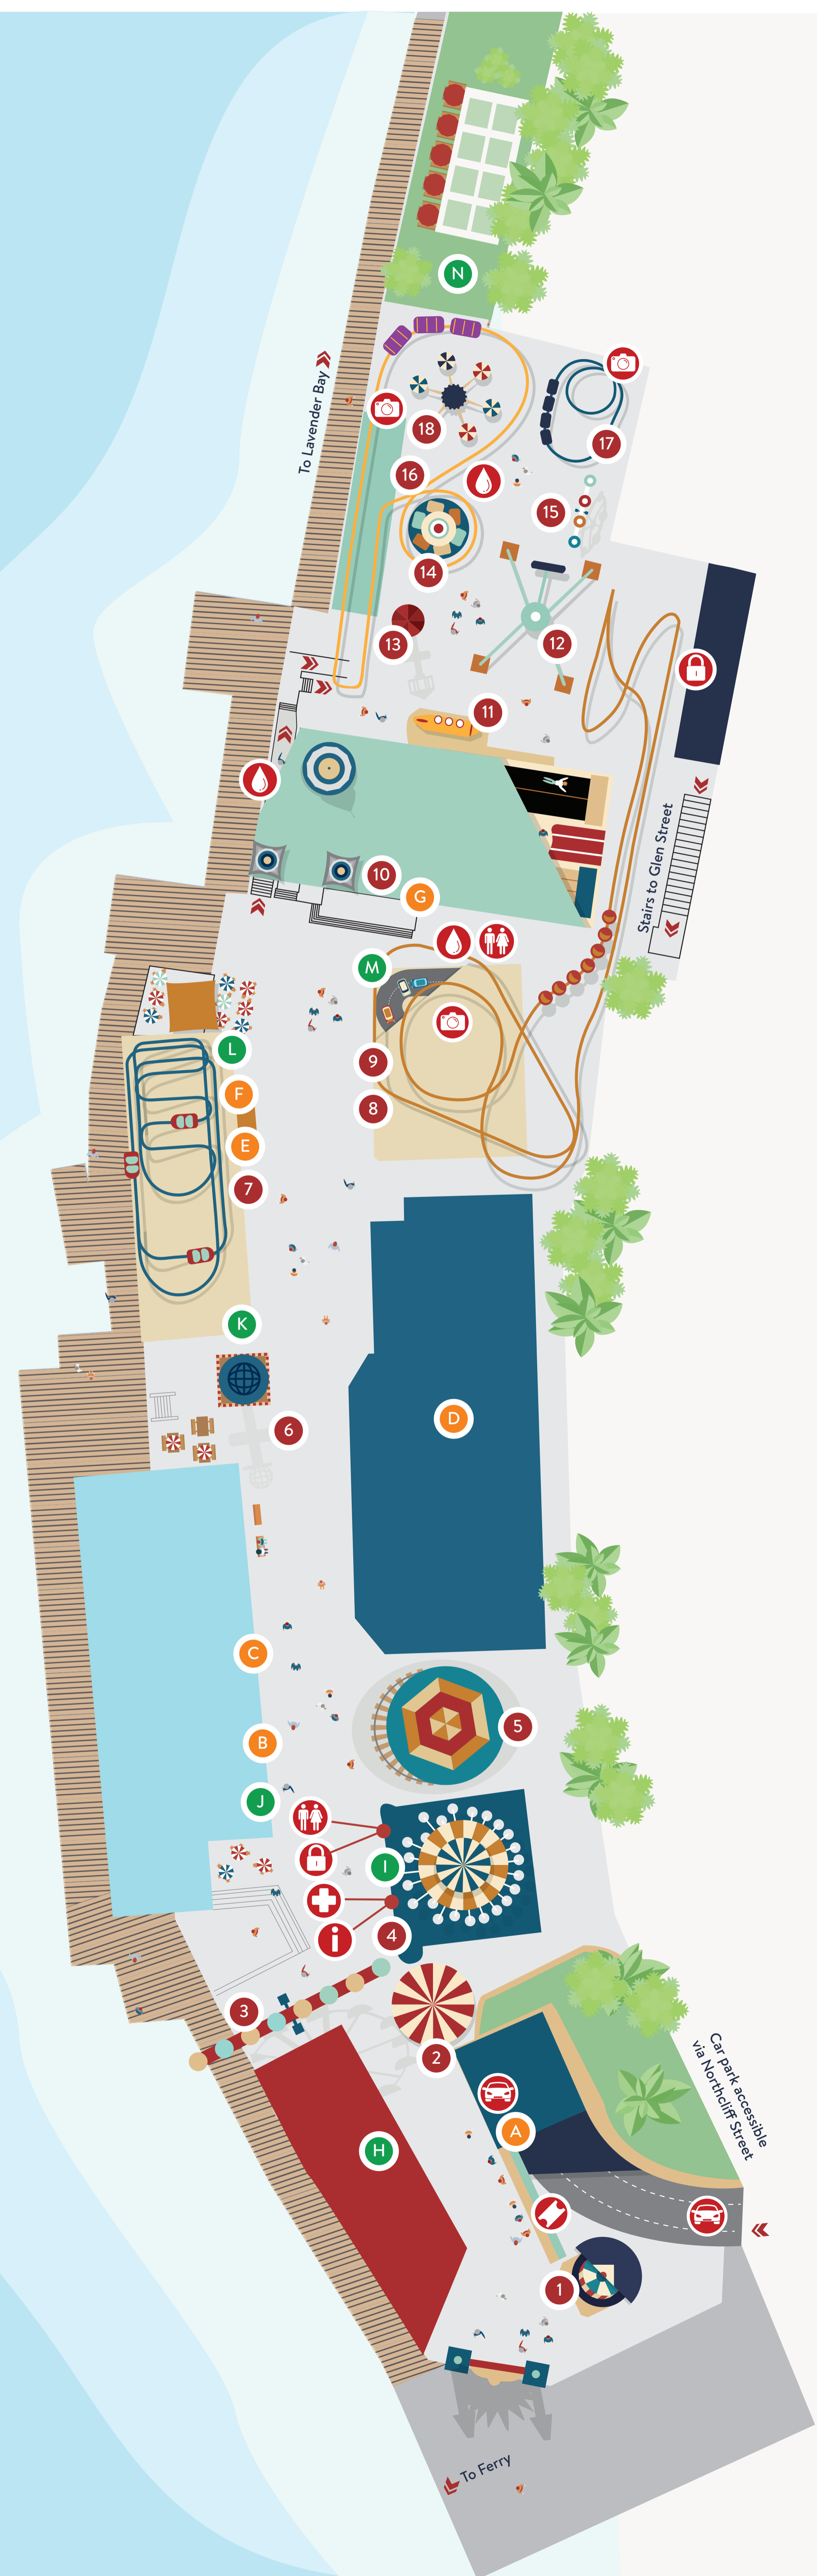

SHOPPING & FUN

- A Luna Park Shop
- B Membership Desk
- C Sideshow Alley
- D Crystal Palace - Sonic Neon
- E Big Top
- F Wild Mouse Shop
- G Photo Shop
- G Showbag Stand

FOOD & DRINKS

- H Luna Lounge
- I Helter Skelter
- J Fairy Floss
- K Gelato Bar
- L Hungry Horse
- M Chill Zone
- N Lavender Green - Picnic Area

RIDES

- | | | | |
|---------------------|-------------------------|--|--|
| 1 Rotor | | | |
| 2 Carousel | | | |
| 3 Ferris Wheel | | | |
| 4 Volare | | | |
| 5 Tango Train | | | |
| 6 Hair Raiser | | | |
| 7 Wild Mouse | CURRENTLY CLOSED | | |
| 8 Big Dipper | | | |
| 9 Dodgem City | | | |
| 10 Coney Island | | | |
| 11 Silly Sub | | | |
| 12 Sledgehammer | | | |
| 13 Loopy Lighthouse | | | |
| 14 Freaky Frogs | | | |
| 15 Bug | | | |
| 16 Boomerang | | | |
| 17 Little Nipper | | | |
| 18 Cloud Nine | | | |

- Red Riders (85cm-106cm) can ride with an accompanying adult (18+)
- Green Riders (106cm-132cm) can ride with an accompanying adult (18+)
- 85cm - 106cm
- 106cm - 132cm
- Over 132cm
- Toilets and Baby Change Facilities
- Ticket Box
- First Aid
- Guest Relations
- Lockers
- Water Refill Station
- Car Park Entry
- Ride Photo